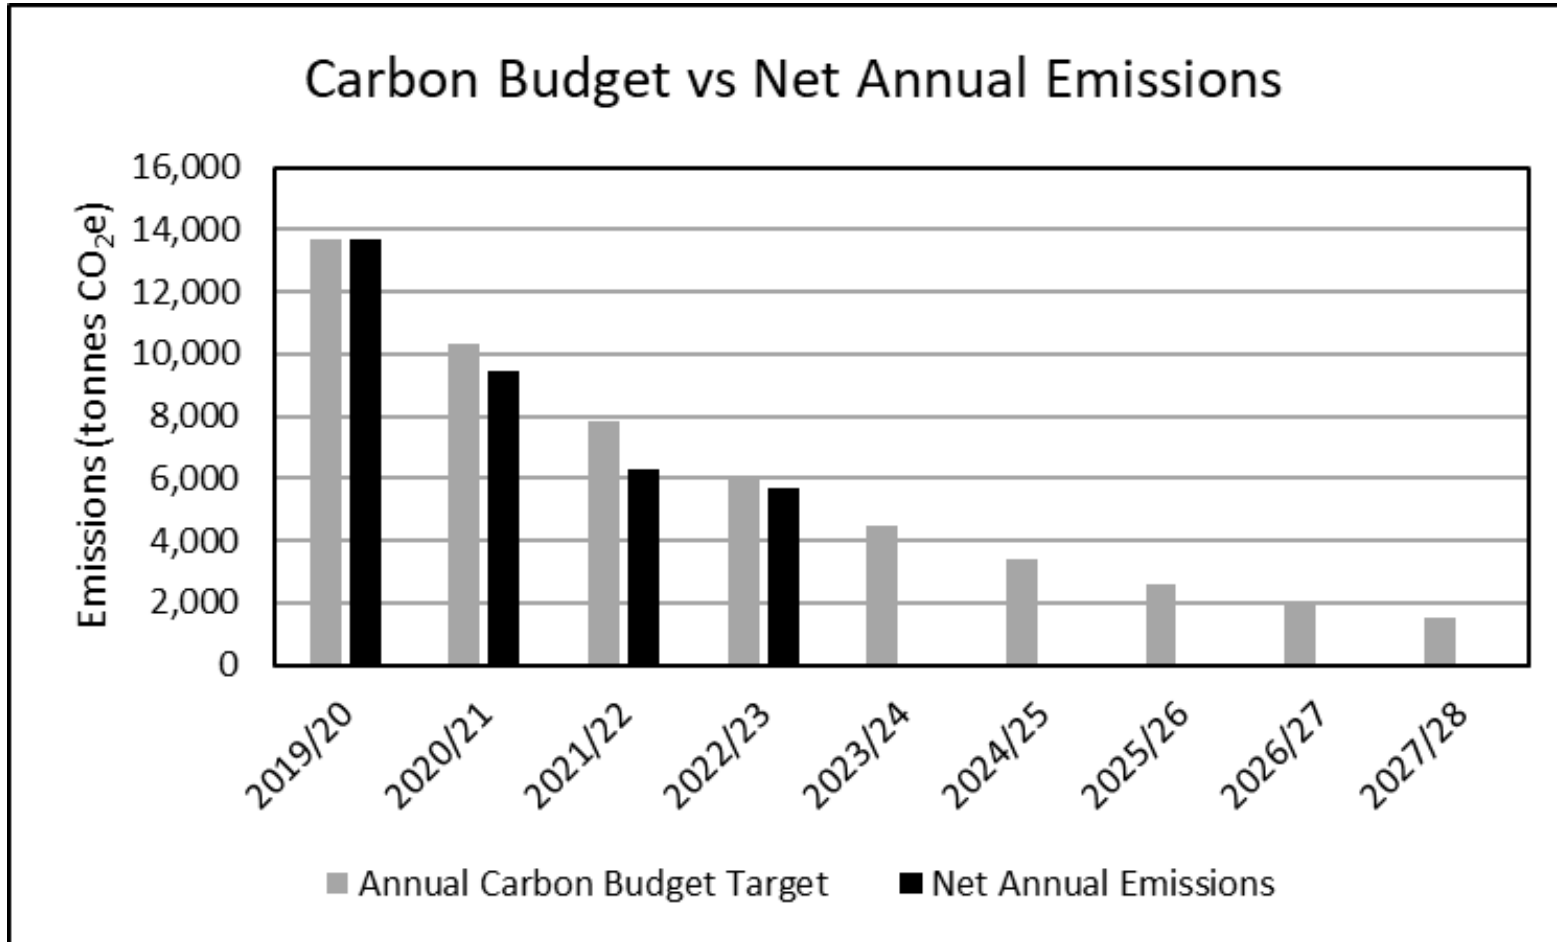

# Carbon Budget Performance to 2022/23

The carbon budget sets a limit for annual emissions of CO<sub>2</sub>e

2022/23 Data

Limit: 5,944 tCO<sub>2</sub>e

Actual: 5,661 tCO<sub>2</sub>e